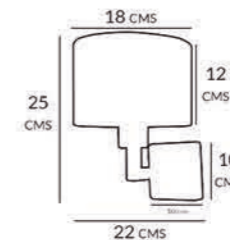

Referencia	Color	Casquillo	Material	Bombilla Incluida
8.641NE	Negro - Corcho	1"E-27	Metal - Textil	No
8.641CH	Cromo - Corcho	1"E-27	Metal - Textil	No
8.642NE	Negro - Madera	1"E-27	Metal - Textil	No
8.642CH	Cromo - Madera	1"E-27	Metal - Textil	No
8.645NE	Negro - Rafia	1"E-27	Metal - Textil	No
8.645CH	Cromo - Rafia	1"E-27	Metal - Textil	No
8.644NE	Negro - Blanco	1"E-27	Metal - Textil	No
8.644CH	Cromo - Blanco	1"E-27	Metal - Textil	No