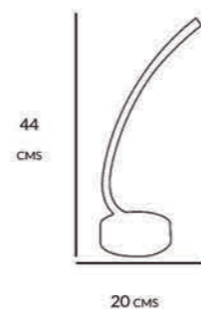

REF: 20.945

↑ 44 CMS, ↔ 15 CMS

10W LED INTEGRADO | LM: 800

COLOR DE LUZ: 3000K - 4500K - 6000K

MATERIAL: METAL

COLOR: CROMO